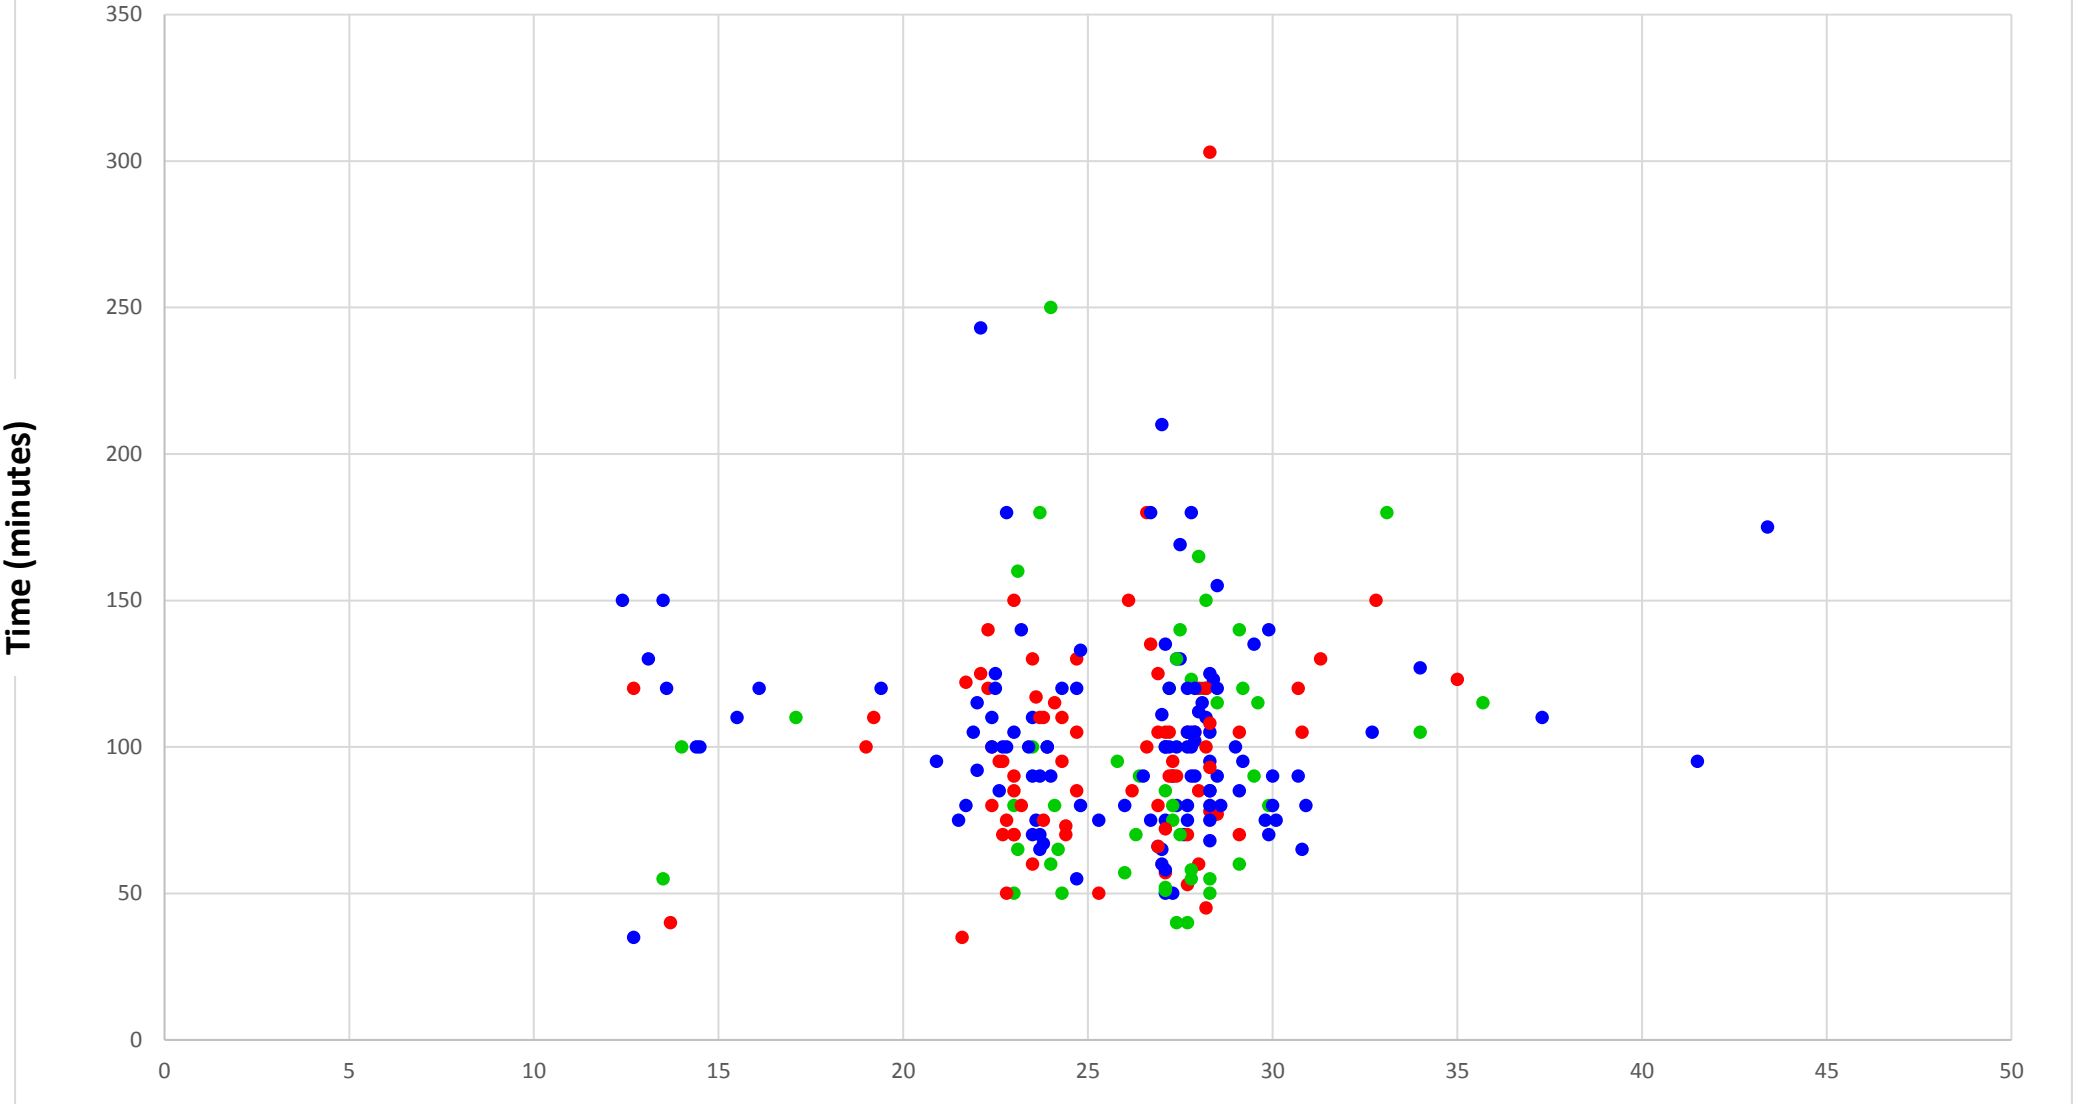

Distance and time from Banbury area to hospitals in Oxford, including time to park

Key:

6am-8.59am	●
9am- 11.59am	●
12pm-6pm	●

Distance (miles)